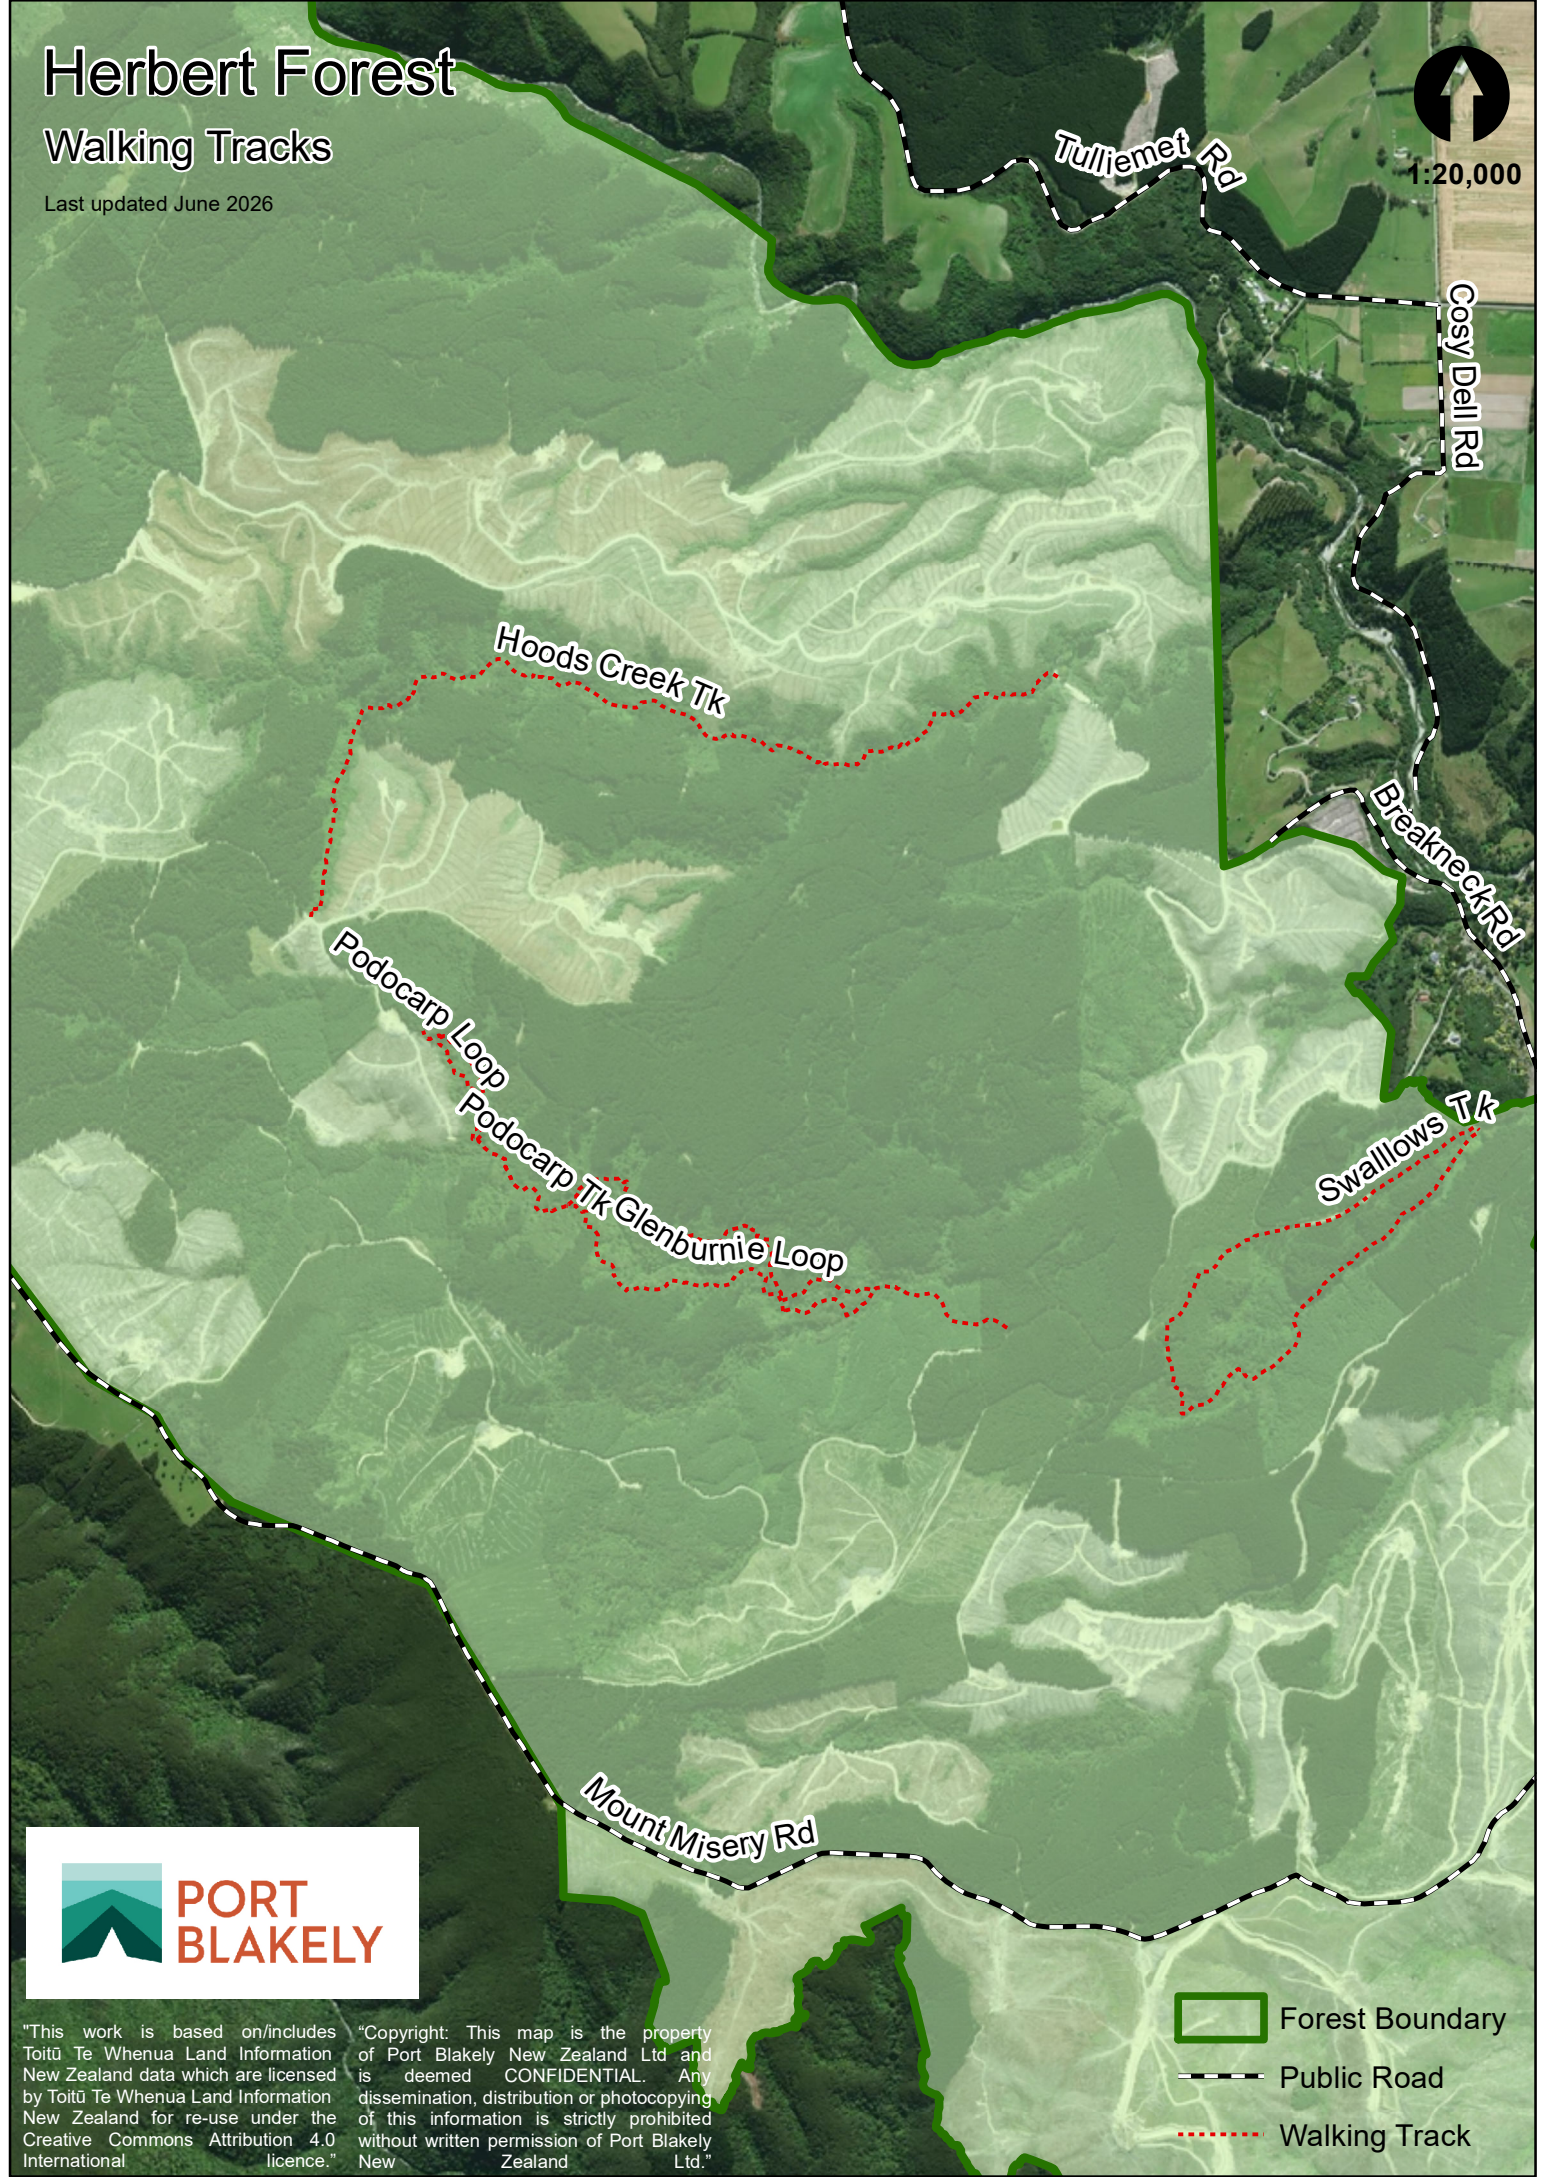

Herbert Forest

Walking Tracks

Last updated June 2026

1:20,000

"This work is based on/includes Toitū Te Whenua Land Information New Zealand data which are licensed by Toitū Te Whenua Land Information New Zealand for re-use under the Creative Commons Attribution 4.0 International licence."

"Copyright: This map is the property of Port Blakely New Zealand Ltd and is deemed CONFIDENTIAL. Any dissemination, distribution or photocopying of this information is strictly prohibited without written permission of Port Blakely New Zealand Ltd."

-  Forest Boundary
-  Public Road
-  Walking Track